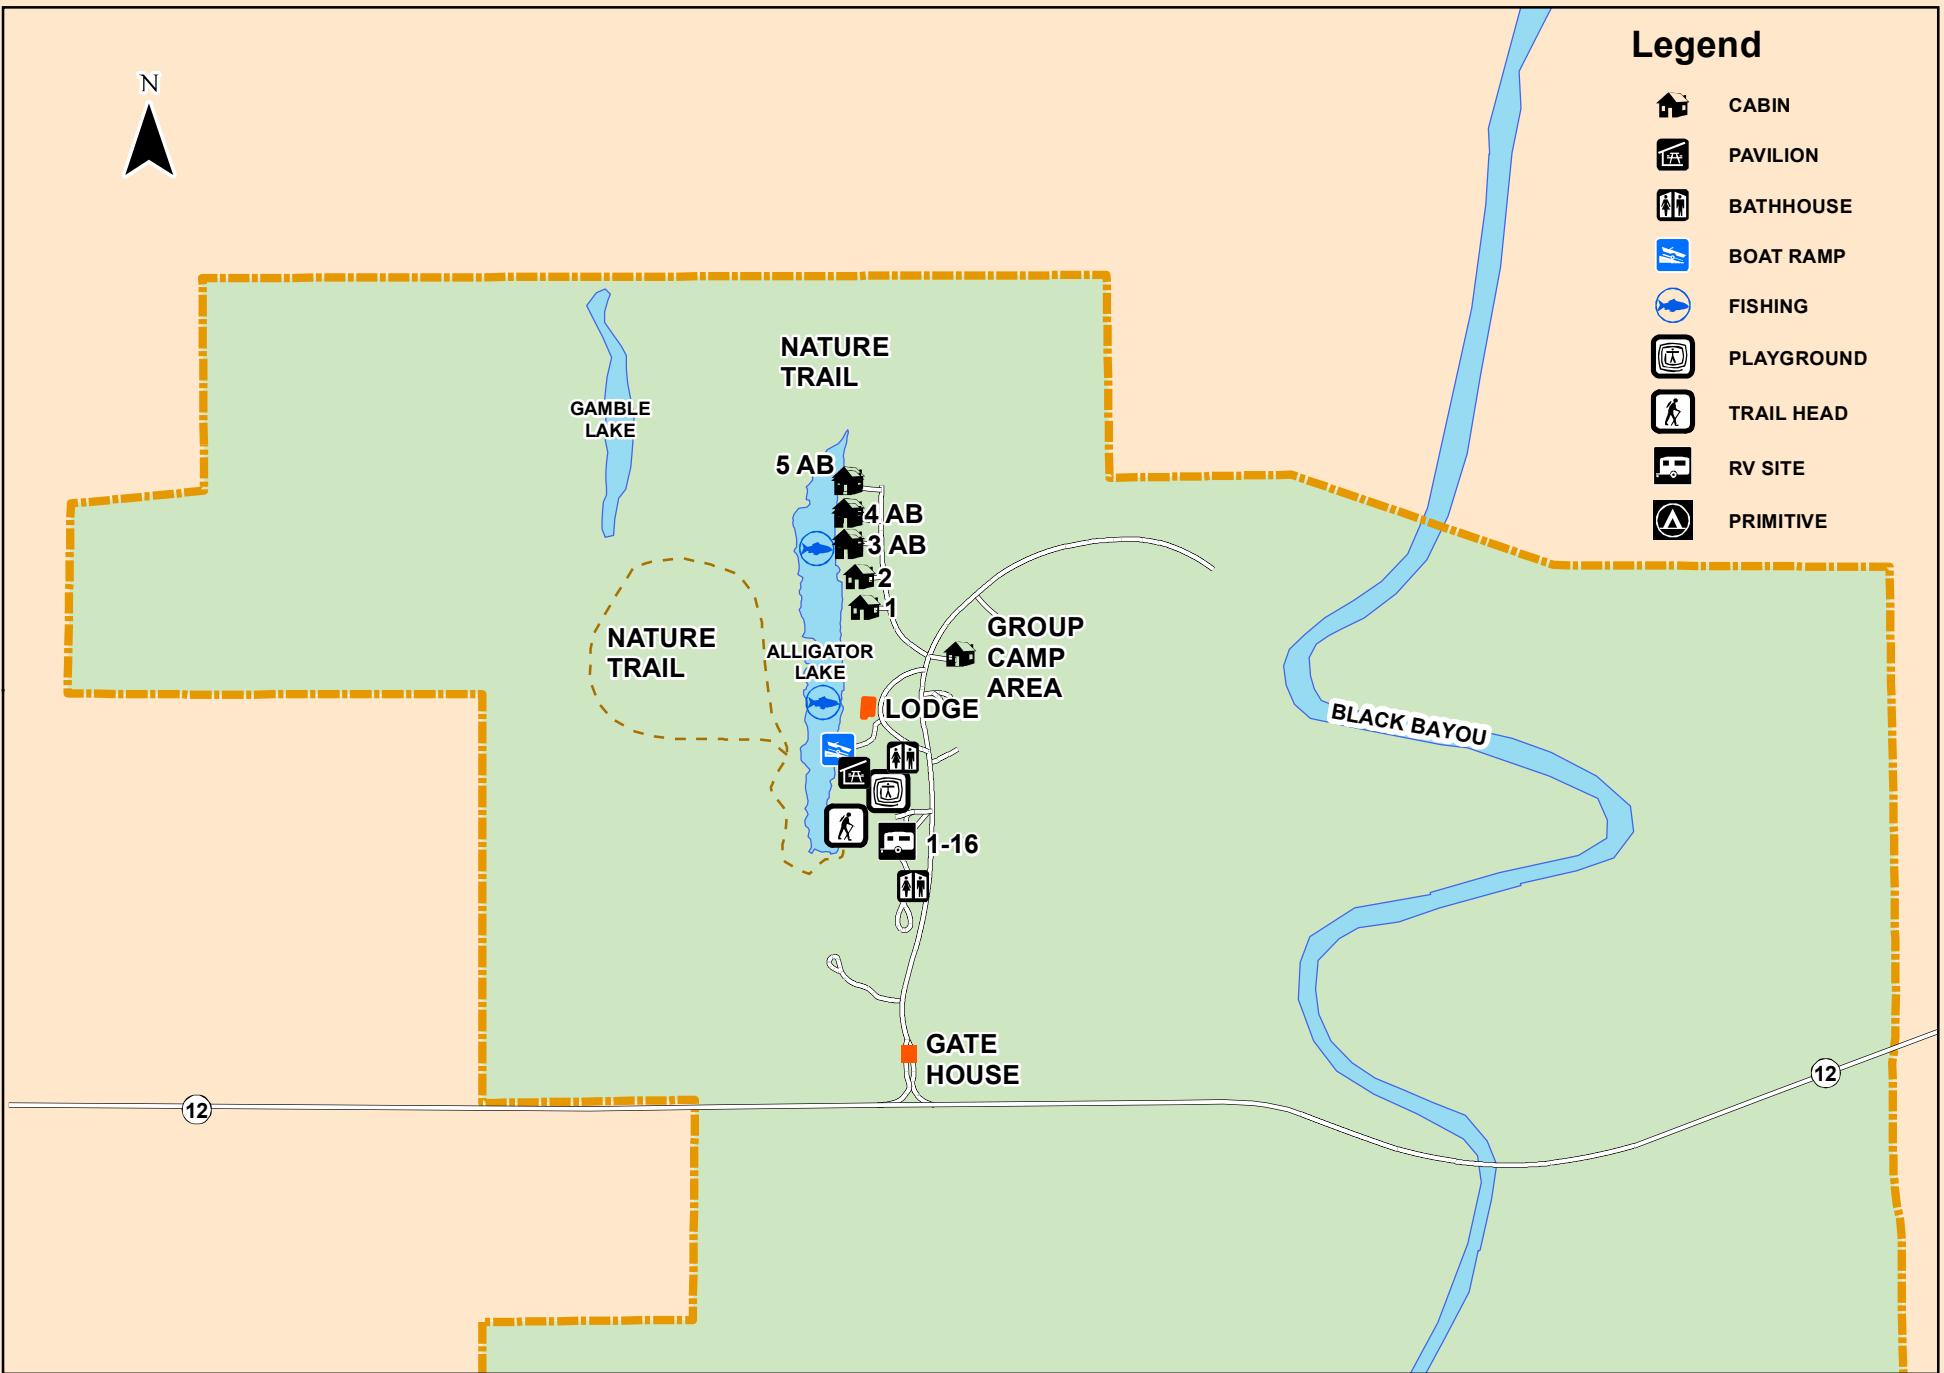

### Legend

-  CABIN
-  PAVILION
-  BATHHOUSE
-  BOAT RAMP
-  FISHING
-  PLAYGROUND
-  TRAIL HEAD
-  RV SITE
-  PRIMITIVE

# LEROY PERCY STATE PARK SITE PLAN